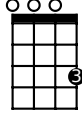

# I'm in Love Again

Fats Domino & Dave Bartholomew (1956)

Bbdim7

G

G7

C

C7

C#

D

D7

Instrumental Intro:

[Bbdim7]>[G] Yes, it's me and I'm in love again,  
[Bbdim7]>[G] Had no lovin' since [G7] you know when.  
You [C] know I love you, [C7] yes I do,  
And I'm [C#]>[D] saving all my lovin' [D7] just for you.

[Bbdim7]>[G] Need your lovin' and I need it bad.  
[Bbdim7]>[G] Just like a dog when he's [G7] goin' mad.  
[C] Woo...eee, baby, [C7] wooo...ooo-eee!  
[C#]>[D] Baby won't you give [D7] your love to me?

**[Bbdim7]>[G]** Need your lovin' and I need it bad,  
**[Bbdim7]>[G]** Just like a dog when he's **[G7]** goin' mad.  
**[C]** Wooo-eee, baby, **[C7]** wooo-ooo-eee!  
**[C#]>[D]** Baby won't you give your **[D7]** love to me?