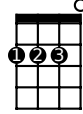

# I'm in Love Again

Fats Domino & Dave Bartholomew (1956)

Bbdim7

G

G7

C

C7

C#

D

D7

Instrumental Intro:

[Bbdim7]>[G] Yes, it's me and I'm in love again,  
[Bbdim7]>[G] Had no lovin' since [G7] you know when.  
You [C] know I love you, [C7] yes I do,  
And I'm [C#]>[D] saving all my lovin' [D7] just for you.

[Bbdim7]>[G] Need your lovin' and I need it bad.  
[Bbdim7]>[G] Just like a dog when he's [G7] goin' mad.  
[C] Woo...eee, baby, [C7] wooo...ooo-eee!  
[C#]>[D] Baby won't you give [D7] your love to me?

**[Bbdim7]>[G]** Need your lovin' and I need it bad,  
**[Bbdim7]>[G]** Just like a dog when he's **[G7]** goin' mad.  
**[C]** Wooo-eee, baby, **[C7]** wooo-ooo-eee!  
**[C#]>[D]** Baby won't you give your **[D7]** love to me?